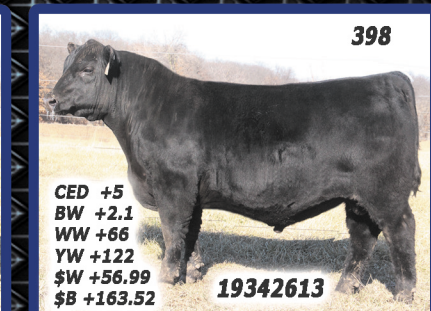

A 1/21/18 son of Musgrave Sky High 1535 from an AAR Ten X 7008 SA dam, back to SQ Credence 675. He stacks growth and carcass attributes to earn a $B +162.57 ranking in the breed's top 10%. BW 86 lbs, 205-wt 781 lbs and 365-wt 1445 lbs.

Featured Sires

Panther Cr Incredible 6704 • Musgrave Sky High 1535 • Connealy Armory • LD Capitalist 316 • Musgrave Invasion
MGR Treasure • Mill Brae Identified 4031 • Vision Unanimous 1418 • RB Tour Of Duty 177 • SS Niagara Z29
SAV Platinum 0010 • KR Synergy • KR Status 7271 • BSF Deployed 1706 • Hobbs Comrade 87Y-31D

PANTHER CREEK RANCH

BOWEN, ILLINOIS

MIKE & KATI McCLELLAND
217-430-9356 (CELL)

MIKE@PANTHERCREEKCATTLE.COM

STEVE & VALERIE PETERSON
217-430-9796 (CELL)

WWW.PANTHERCREEKCATTLE.COM

Auctioneer: Al Conover (515) 491-8078
Cody Lowderman (309) 313-2171

This sale will be broadcast live on the internet.
DVAuction
Broadcasting Real-Time Auctions
Real time bidding & proxy bidding available.

Sale Managed By:
Conover Auction Service
P.O. Box 9 - Baxter, IA 50028
AL & JEANNE CONOVER
641-227-3537 - 641-227-3792 (FAX)
DAVE SWEENEY - 641-373-4340
www.conoverauction.com
conover@conoverauction.com